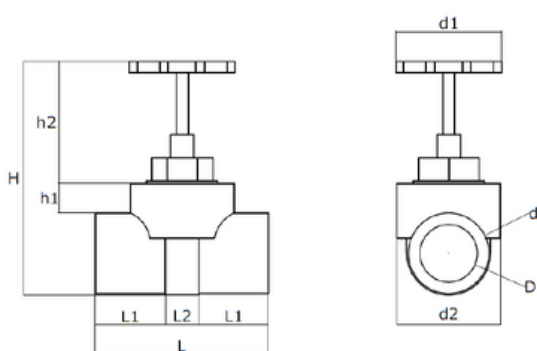

RUBINETTO A VITONE CON VOLANTINO

VALVE WITH HANDWHELL

| ARTICOLO | MISURE mm |
|----------|-----------|
| CODE | SIZES mm |
| RUV 20V | 20 x 1/2" |
| RUV 25V | 25 x 3/4" |
| RUV 32V | 32 x 3/4" |

SPECIFICHE TECNICHE

TECHNICAL SPECIFICATIONS

| CODE | d | D | d ₁ | d ₂ | L ₁ | L ₂ | L | h ₁ | h ₂ | H |
|---------|------------|----|----------------|----------------|----------------|----------------|----|----------------|----------------|-----|
| RUV 20V | 20 | 30 | 50 | 40 | 28 | 19 | 75 | 10 | 50 | 100 |
| | weight (g) | | | | | | | | | |
| | 160 | | | | | | | | | |
| CODE | d | D | d ₁ | d ₂ | L ₁ | L ₂ | L | h ₁ | h ₂ | H |
| RUV 25V | 25 | 35 | 50 | 45 | 30 | 15 | 75 | 13 | 50 | 100 |
| | weight (g) | | | | | | | | | |
| | 200 | | | | | | | | | |
| CODE | d | D | d ₁ | d ₂ | L ₁ | L ₂ | L | h ₁ | h ₂ | H |
| RUV 32V | 32 | 44 | 50 | 48 | 40 | 18 | 98 | 10 | 50 | 104 |
| | weight (g) | | | | | | | | | |
| | 244 | | | | | | | | | |