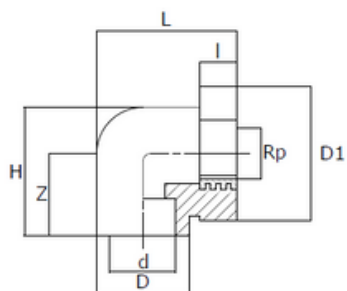

RACCORDI FILETTATI THREADED FITTINGS

CURVA 90° FILETTATA FEMMINA PN25

90° THREADED ELBOW PN25 - FEMALE

ARTICOLO	MISURE mm
CODE	SIZES mm
CFF 2020	20 x 1/2"
CFF 2025	20 x 3/4"
CFF 2520	25 x 1/2"
CFF 2525	25 x 3/4"
CFF 3225	32 x 3/4"
CFF 3232	32 x 1"

SPECIFICHE TECNICHE

TECHNICAL SPECIFICATIONS

CODE	d	Rp	D	D ₁	D ₂	I ₁	I ₂	L	H	Z	weight (g)
CFF 2020	20	1/2"	29	40	36	8	27	50	42	27	66
CFF 2525	25	3/4"	35	47	43	8	32	53	50	31	94
CFF 3232	32	1	44	54	50	10	42	70	60	38	154

CODE	d	Rp	D	D ₁	D ₂	D ₃	I ₁	I ₂	I ₃	L	H	Z	weight (g)
CFF 2025	20	3/4"	29	47	44	32	6	6	28	50	42	28	74

RACCORDI FILETTATI THREADED FITTINGS

CODE	d	Rp	D	D ₁	I	L	H	Z	weight (g)
CFF 2520	25	1/2"	35	40	14	52	50	33	72
CFF 3225	32	3/4"	43	48	15	69	60	38	114