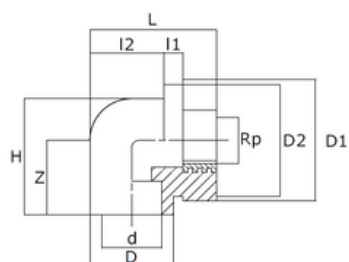

RACCORDI FILETTATI THREADED FITTINGS

CURVA 90° FILETTATA FEMMINA PN25

90° THREADED ELBOW PN25 - FEMALE

ARTICOLO	MISURE mm
CODE	SIZES mm
CFF 2020	20 x 1/2"
CFF 2025	20 x 3/4"
CFF 2520	25 x 1/2"
CFF 2525	25 x 3/4"
CFF 3225	32 x 3/4"
CFF 3232	32 x 1"

SPECIFICHE TECNICHE

TECHNICAL SPECIFICATIONS

CODE	d	Rp	D	D ₁	D ₂	I ₁	I ₂	L	H	Z	weight (g)
CFF 2020	20	1/2"	29	40	36	8	27	50	42	27	66
CFF 2525	25	3/4"	35	47	43	8	32	53	50	31	94
CFF 3232	32	1	44	54	50	10	42	70	60	38	154

CODE	d	Rp	D	D ₁	D ₂	D ₃	I ₁	I ₂	I ₃	L	H	Z	weight (g)
CFF 2025	20	3/4"	29	47	44	32	6	6	28	50	42	28	74

RACCORDI FILETTATI THREADED FITTINGS

CODE	d	Rp	D	D ₁	I	L	H	Z	weight (g)
CFF 2520	25	1/2"	35	40	14	52	50	33	72
CFF 3225	32	3/4"	43	48	15	69	60	38	114