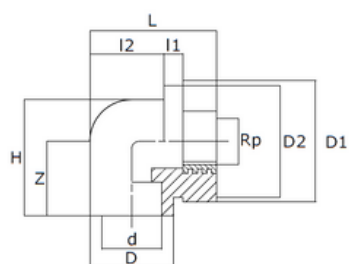

RACCORDI FILETTATI THREADED FITTINGS

CURVA 90° FILETTATA FEMMINA PN25

90° THREADED ELBOW PN25 - FEMALE

ARTICOLO	MISURE mm
CODE	SIZES mm
CFF 2020	20 x 1/2"
CFF 2025	20 x 3/4"
CFF 2520	25 x 1/2"
CFF 2525	25 x 3/4"
CFF 3225	32 x 3/4"
CFF 3232	32 x 1"

SPECIFICHE TECNICHE

TECHNICAL SPECIFICATIONS

CODE	d	Rp	D	D ₁	D ₂	I ₁	I ₂	L	H	Z	weight (g)
CFF 2020	20	1/2"	29	40	36	8	27	50	42	27	66
CFF 2525	25	3/4"	35	47	43	8	32	53	50	31	94
CFF 3232	32	1	44	54	50	10	42	70	60	38	154

CODE	d	Rp	D	D ₁	D ₂	D ₃	I ₁	I ₂	I ₃	L	H	Z	weight (g)
CFF 2025	20	3/4"	29	47	44	32	6	6	28	50	42	28	74

RACCORDI FILETTATI THREADED FITTINGS

CODE	d	Rp	D	D ₁	I	L	H	Z	weight (g)
CFF 2520	25	1/2"	35	40	14	52	50	33	72
CFF 3225	32	3/4"	43	48	15	69	60	38	114