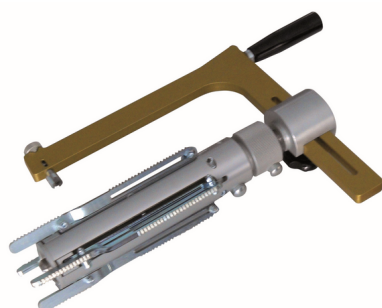

RASCHIA TUBI
PIPE SCRAPER

| ARTICOLO | MISURE mm |
|----------|-----------|
| CODE | SIZES mm |
| RSC 180 | 63-160 |
| RSC 400 | 200-315 |