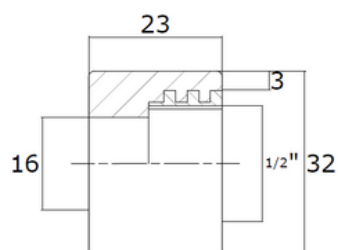

RACCORDI FILETTATI

THREADED FITTINGS

GHIERA FILETTATA FEMMINA PN25

MALE ADAPTOR THREADED FEMALE PN25

ARTICOLO	MISURE mm
CODE	SIZES mm
GFF 3220	32 x 1/2"

SPECIFICHE TECNICHE

TECHNICAL SPECIFICATIONS

CODE	weight (g)
GFF 3220	42